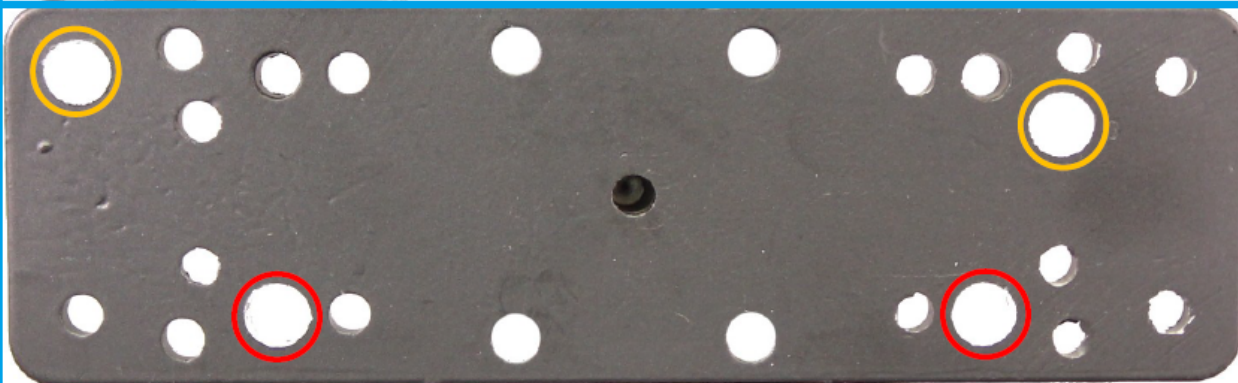

4" Arm

*Picture Is Actual Size

EZ-M-6

6" Arm

*Picture Is Actual Size

EZ-M-9

9" Arm

*Picture Is Actual Size

EZ-P-4 (Below)

6-1/2"

2"

EZ-M-6 & EZ-M-9 (Below)

6-1/2"

2"

EZ-P-4 (Below)

EZ-M-6 & EZ-M-9 (Below)

2.5"

***All pictures are actual size.**

***Red circles are mounting for 4 pin antennas.**

***Yellow circles are mounting for 2 pin antennas.**

USES

* EZ-M-6 and EZ-M-9 only could work in this orientation.

EZ-P-4