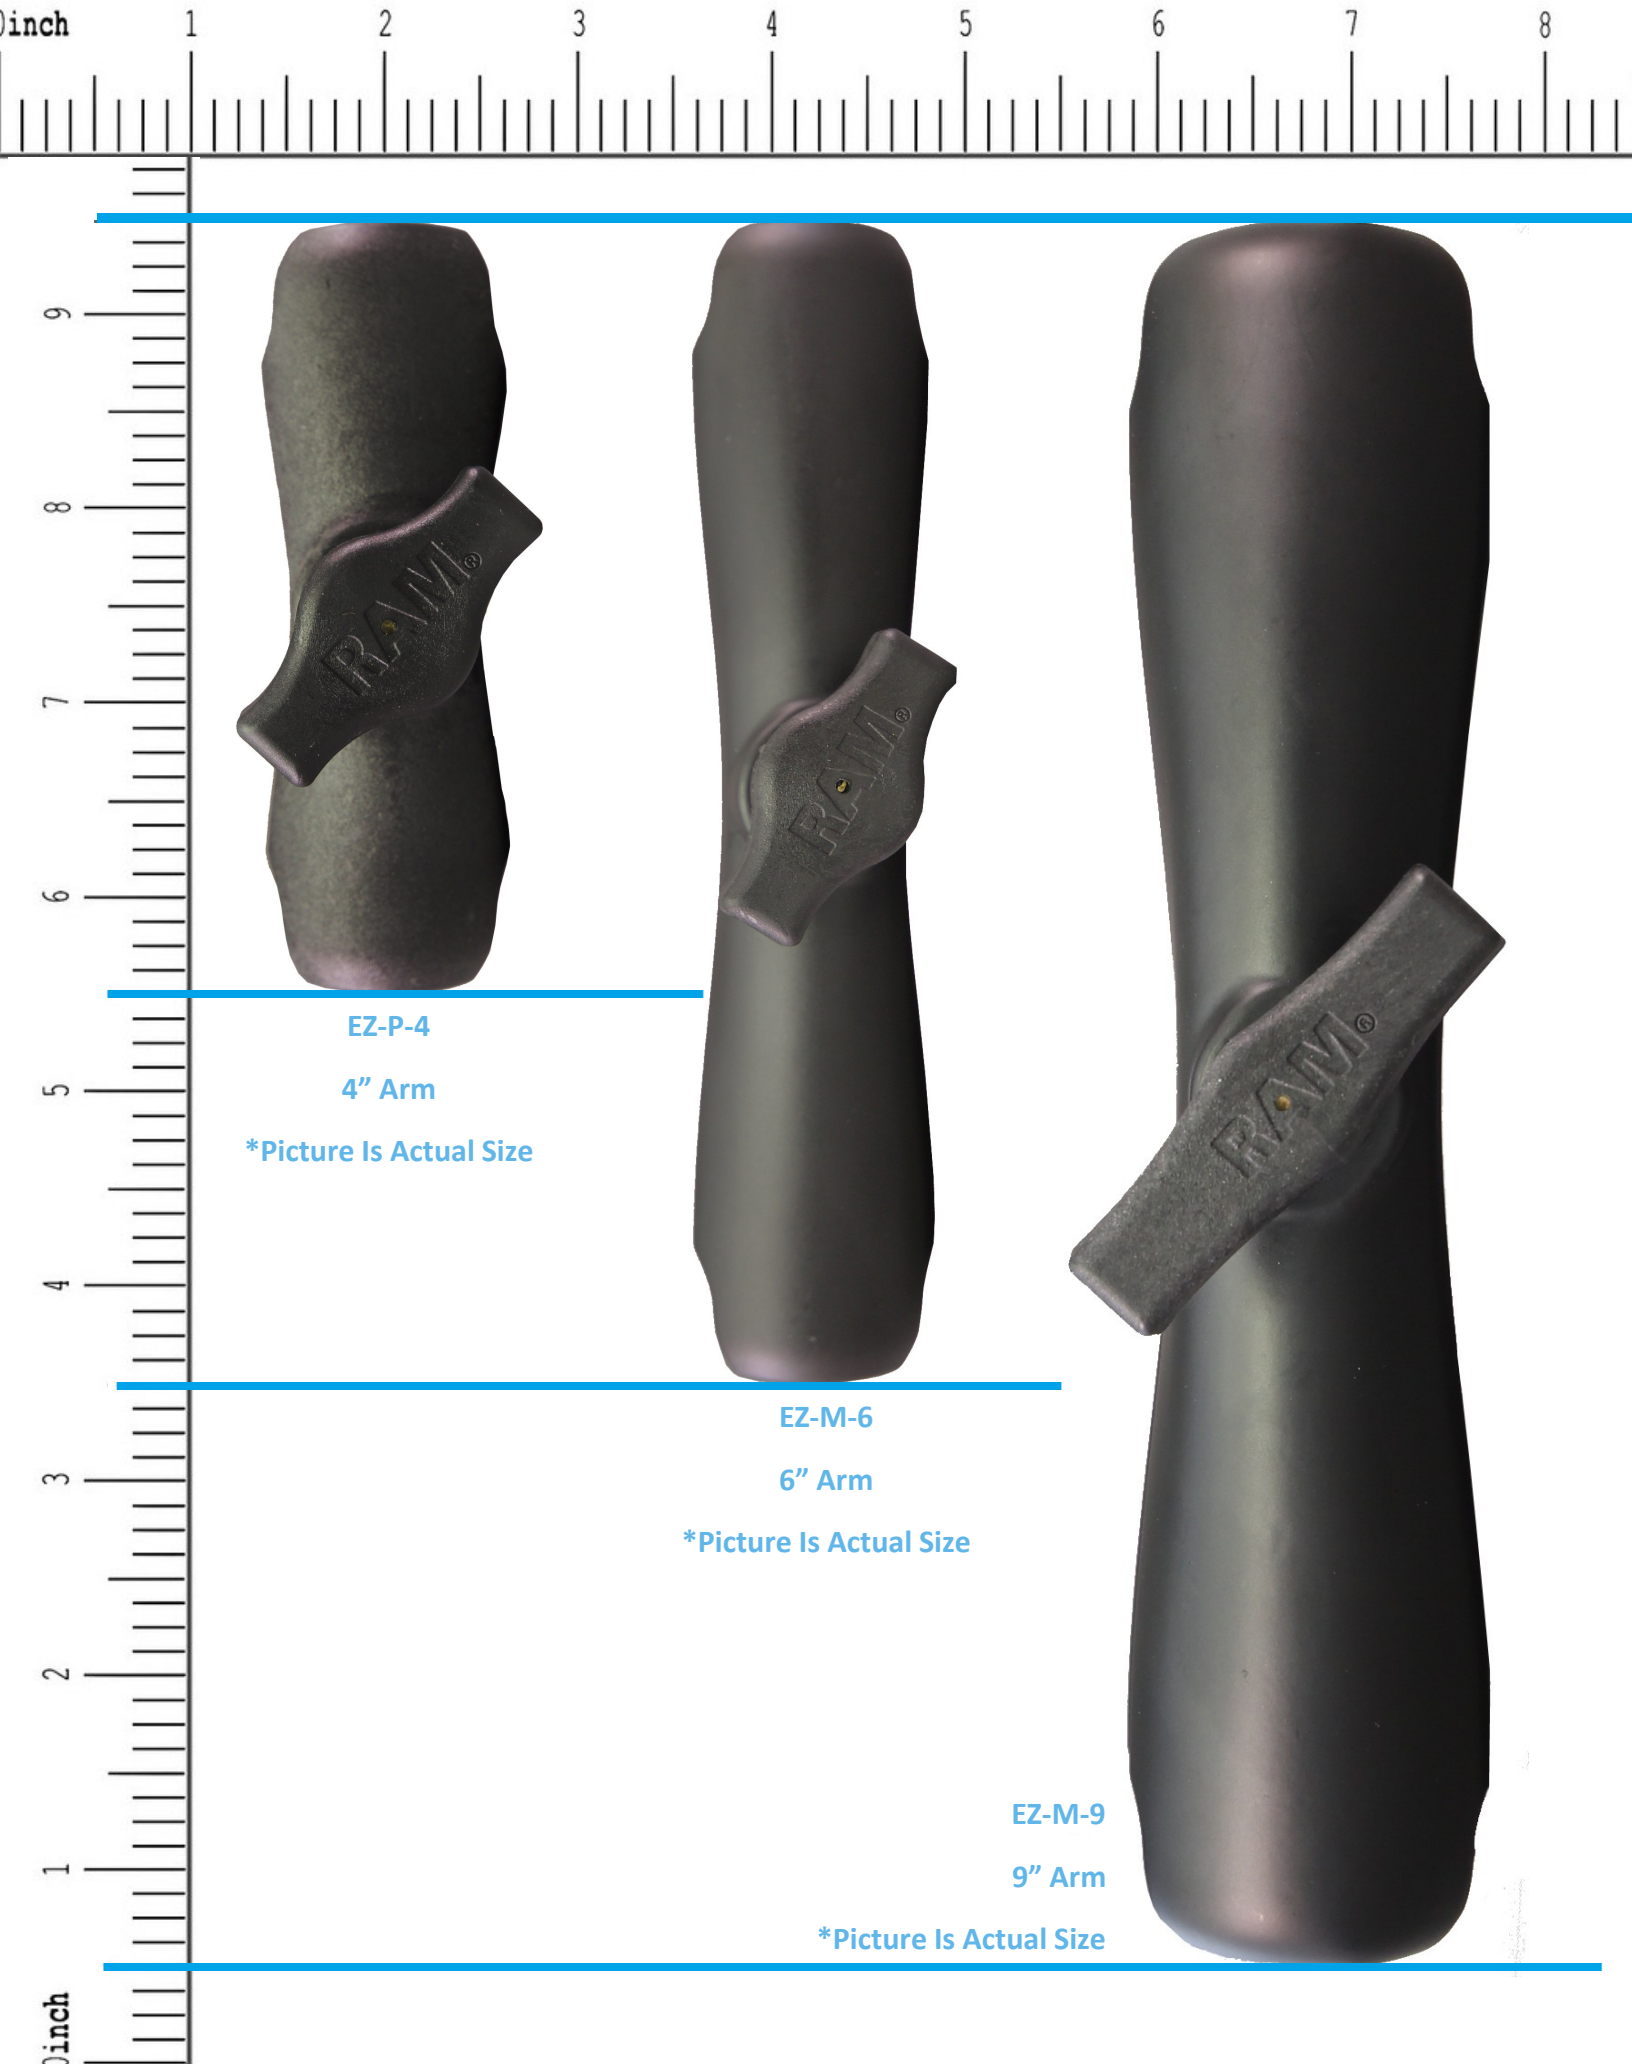

6" Arm

EZ-M-9

9" Arm

4" Arm

*Picture Is Actual Size