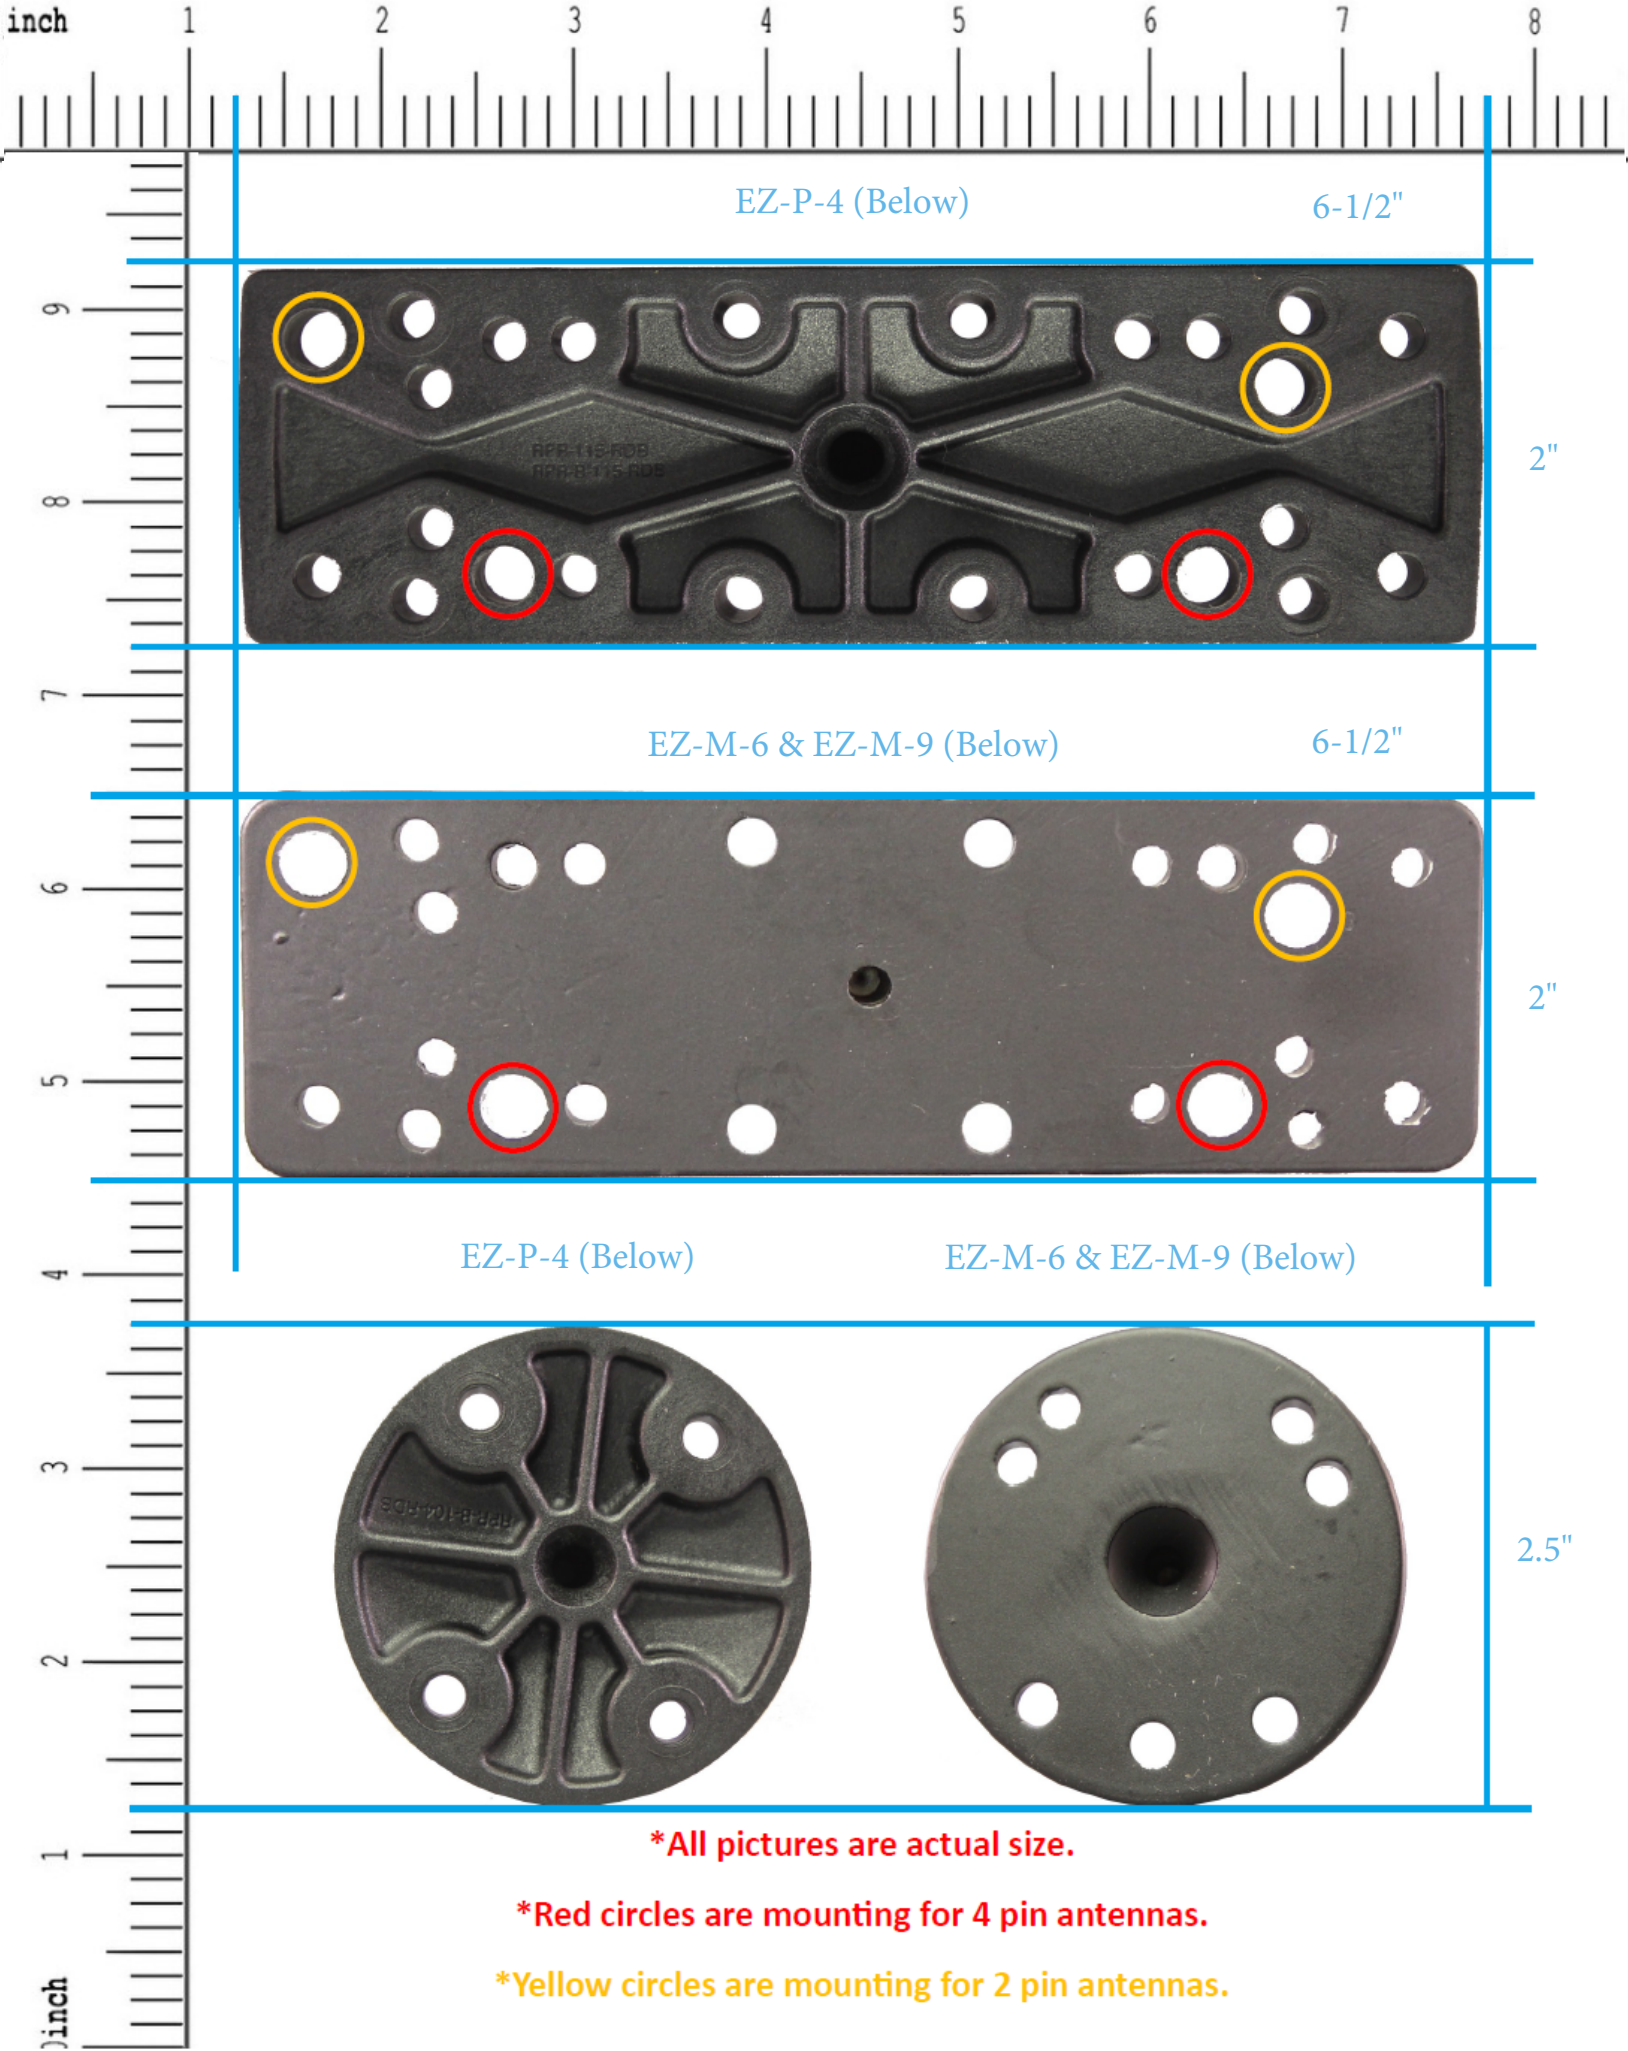

4" Arm

*Picture Is Actual Size

EZ-M-6

6" Arm

*Picture Is Actual Size

EZ-M-9

9" Arm

*Picture Is Actual Size

EZ-P-4 (Below)

6-1/2"

2"

EZ-M-6 & EZ-M-9 (Below)

6-1/2"

2"

EZ-P-4 (Below)

EZ-M-6 & EZ-M-9 (Below)

2.5"

***All pictures are actual size.**

***Red circles are mounting for 4 pin antennas.**

***Yellow circles are mounting for 2 pin antennas.**

USES

* EZ-M-6 and EZ-M-9 only could work in this orientation.

EZ-P-4