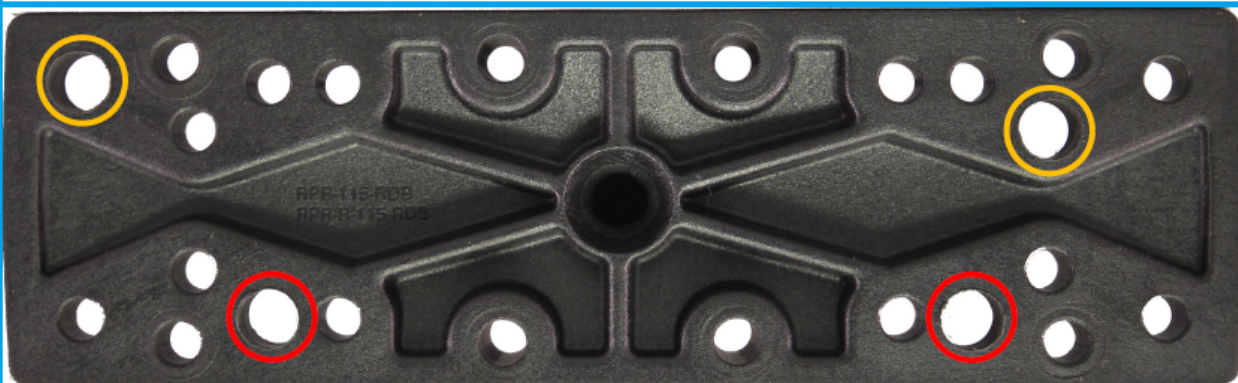

4" Arm

*Picture Is Actual Size

EZ-M-6

6" Arm

*Picture Is Actual Size

EZ-M-9

9" Arm

*Picture Is Actual Size

EZ-P-4 (Below)

6-1/2"

2"

EZ-M-6 & EZ-M-9 (Below)

6-1/2"

2"

EZ-P-4 (Below)

EZ-M-6 & EZ-M-9 (Below)

2.5"

***All pictures are actual size.**

***Red circles are mounting for 4 pin antennas.**

***Yellow circles are mounting for 2 pin antennas.**

USES

* EZ-M-6 and EZ-M-9 only could work in this orientation.

EZ-P-4